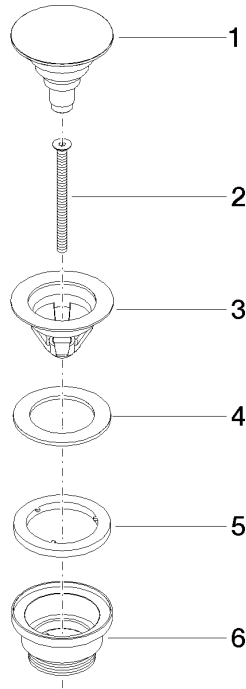

**Basin Waste with push fastening 1 1/4" - Durabronz (23kt Gold)**

IMO

10 125 970

Fits: IMO, LULU, MADISON, MEM, TARA,  
CL.1, LISSÉ, VAIA, META, CYO

	Durabronz (23kt Gold)	10 125 970-09
	Chrome	10 125 970-00
	Brushed Platinum	10 125 970-06
	Platinum	10 125 970-08
	Dark Chrome	10 125 970-19
	Light Gold	10 125 970-26
	Brushed Light Gold	10 125 970-27
	Brushed Durabronz (23kt Gold)	10 125 970-28
	Matte Black	10 125 970-33
	Platinum / Brushed Platinum	10 125 970-36
	Durabronz / Brushed Durabronz (23kt Gold)	10 125 970-38
	Brushed Bronze	10 125 970-42
	Brushed Champagne (22kt Gold)	10 125 970-46
	Champagne (22kt Gold)	10 125 970-47
	Brushed Chrome	10 125 970-93
	Brushed Dark Platinum	10 125 970-99

## Basin Waste with push fastening 1 1/4" - Durabronze (23kt Gold)

---

IMO

10 125 970

Only suitable for basins with an overflow.

10 125 970

mm [inches]

10 125 970

### Spare parts list

No.	Item Number	Name	Quantity used	Delivery time
1	04 31 20 096 00-09	plug	1	40
2	09 30 30 179 90	screw	1	2
3	09 11 01 038-09	cup	1	40
4	09 14 05 061 90	seal	1	2
5	09 14 03 153 90	seal	1	2
6	09 11 10 156-09	connection	1	60